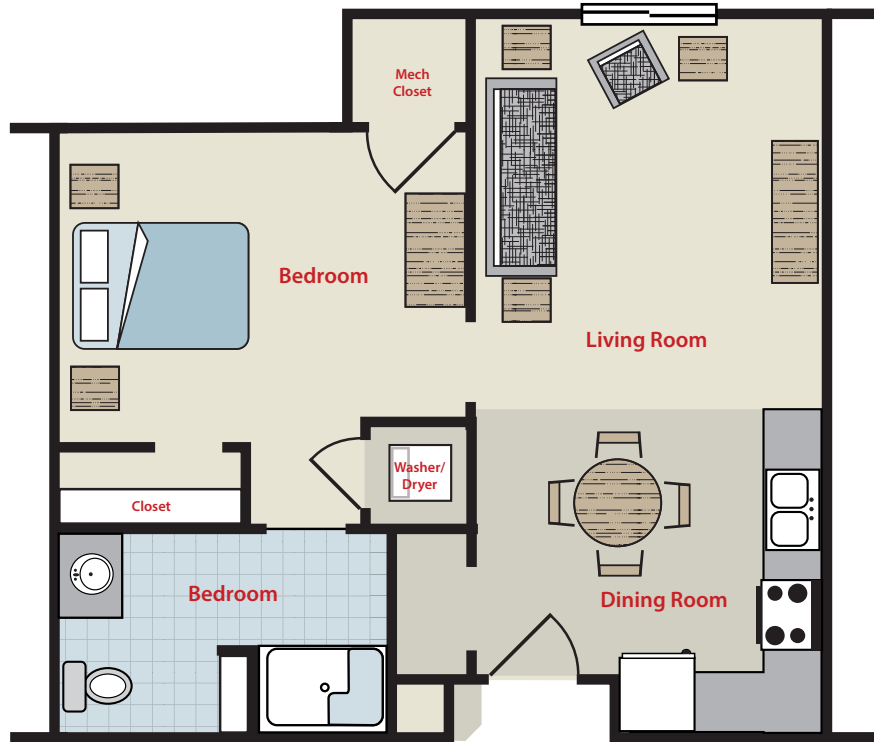

Floor Plan

Emerald Bay One Bedroom Full Kitchen

Map & Directions

Emerald Bay Retirement Community

650 Centennial Centre Blvd.
Hobart, WI 54155
T (920) 544-5041

Map

Driving Directions

Take Hwy 29 West from Green Bay approximately 2 miles; when you see Maplewood Meats turn left at Triangle Drive. Turn left on N. Overland Rd. Take the second exit on the traffic circle onto Centennial Centre Blvd. Go straight 2 blocks. Emerald Bay will be on the left.